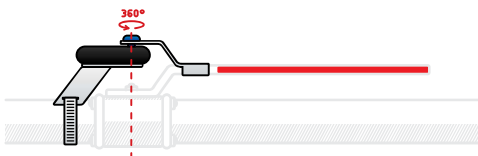

Digital mapping (digital twin)

Visualize your physical infrastructure and your operation status updated in real-time.

Flexible and scalable

Scaled easily to respond to your operation growth.

INDUSTRIAL VALVES

Map, monitor and manage your operation easily with our Angle Measurement Sensor for rotational objects.

- ✓ Angle detection capacity: 360°
- ✓ Operating at temperatures: -30°C to + 60°C
- ✓ IP rating: IP67, Certifications: CE (planned) and RoHS
- ✓ Battery Type: 2x AAA, Estimated Life Time: Up to 4 years
- ✓ RSSI: -95 dBm BTLE

Monitor Angle & Temperature
LED light with remote activation for sensor location
Connectivity Protocol: Wirepass Mesh
Connection to GSM or LAN gateway for data transmission

System Integration
With your already owned services and according to your defined users' access permissions