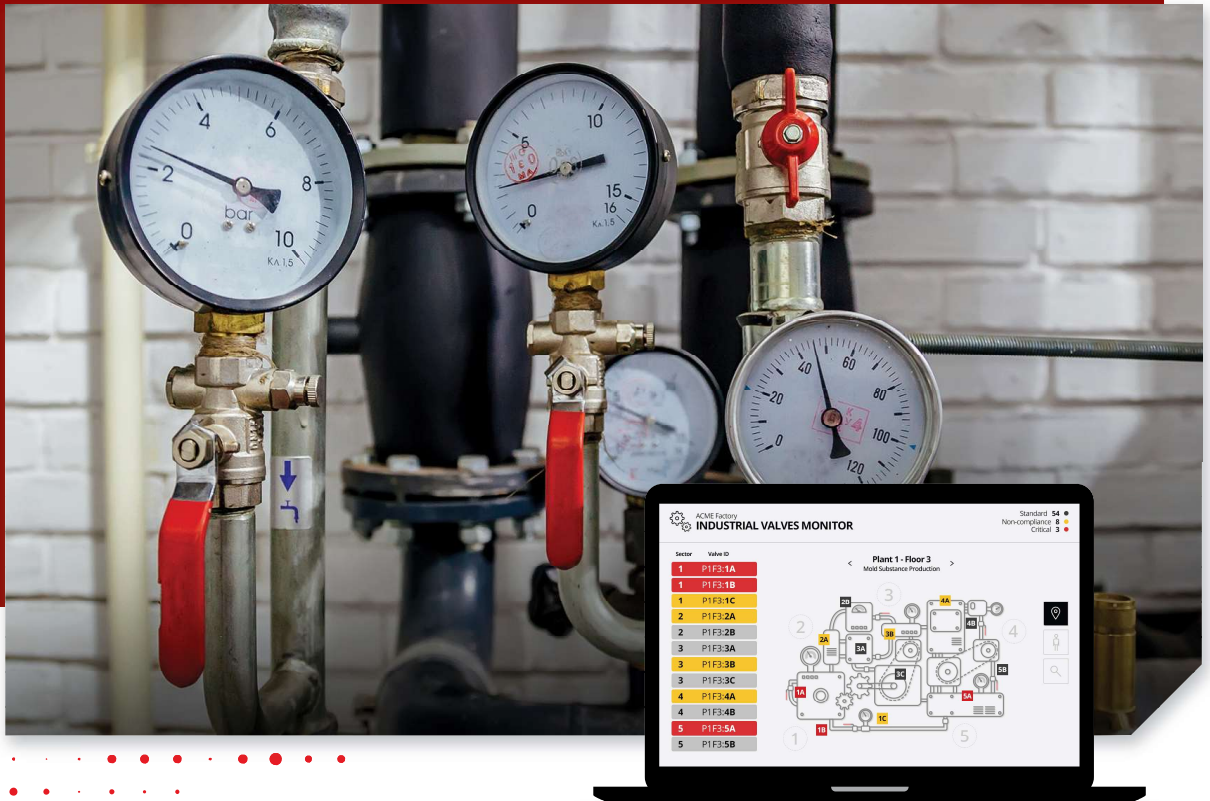

INDUSTRIAL VALVES Monitoring IOT SOLUTIONS

Monitor your operation's critical equipments!

Digitize your infrastructure to get insights and increase operational and productive efficiency.

Virtual Maintenance Supervisor

Control remotely, in real-time, the position (angle) of each valve and quickly identify irregular situations.

Alerts and valve location

Get notified if a valve has been improperly handled or is in a dangerous or critical position.

Digital mapping (digital twin)

Visualize your physical infrastructure and your operation status updated in real-time.

Flexible and scalable

Scaled easily to respond to your operation growth.

INDUSTRIAL VALVES

Report Generation
Manage your operation's progression to help you predict and prevent critical cases

Multi Platform
Monitor easily you operation by accessing your Phone, Tablet and Desktop computer

Wireless Equipment
With great autonomy, prepared for outdoor use and industrial environments.